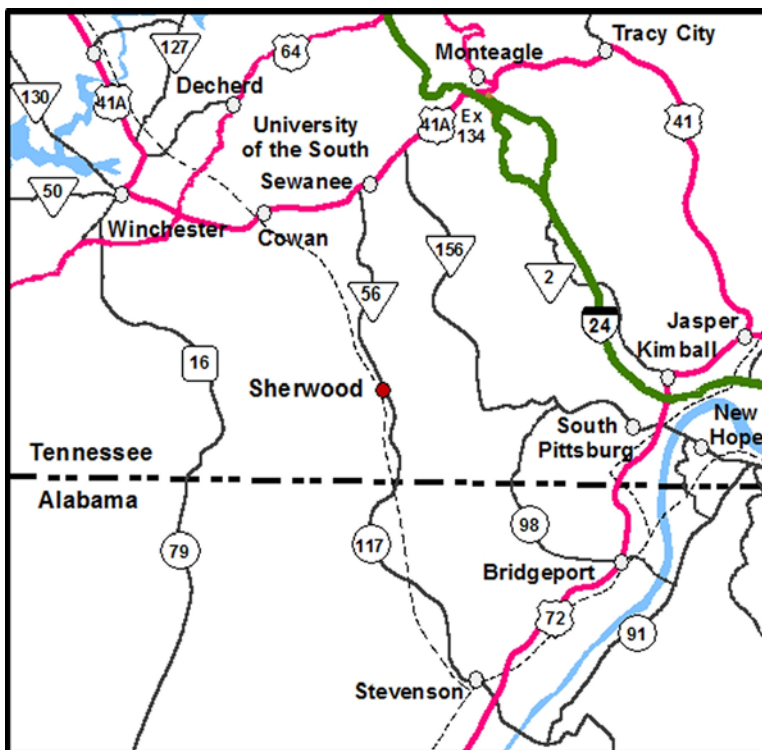

Epiphany Mission Episcopal Church
62 Mountain Ave West
Sherwood, Tennessee 37376

Travel Directions

Sherwood is located 20 miles from I-24, 15 miles from the University of the South at Sewanee, 105 miles southeast of Nashville, and 65 miles northwest of Chattanooga.

I-24 (East or West)

Take the Monteagle/Sewanee exit (exit 134). Turn left from the exit ramp onto US 41-Alt N toward Sewanee and the University of the South. Continue on US 41-ALT N 5.5 miles past the University. Turn Left on Sherwood Road (TN-56). Travel on Sherwood Road (TN-56) for 9.8 miles and turn right on Mountain Ave W. Cross railroad tracks, the church and parking lot will be on right.

Alabama/US 72

From US 72 turn onto AL 117 N/Kentucky Street toward Stevenson. Continue 1.2 miles crossing railroad tracks. Keep left on AL 117/West Main Street and continue 11.8 miles entering Tennessee on TN-56. Travel on TN-56 for 6.8 Miles and turn left on Mountain Avenue W. Cross railroad tracks, the church and parking lot will be on right.